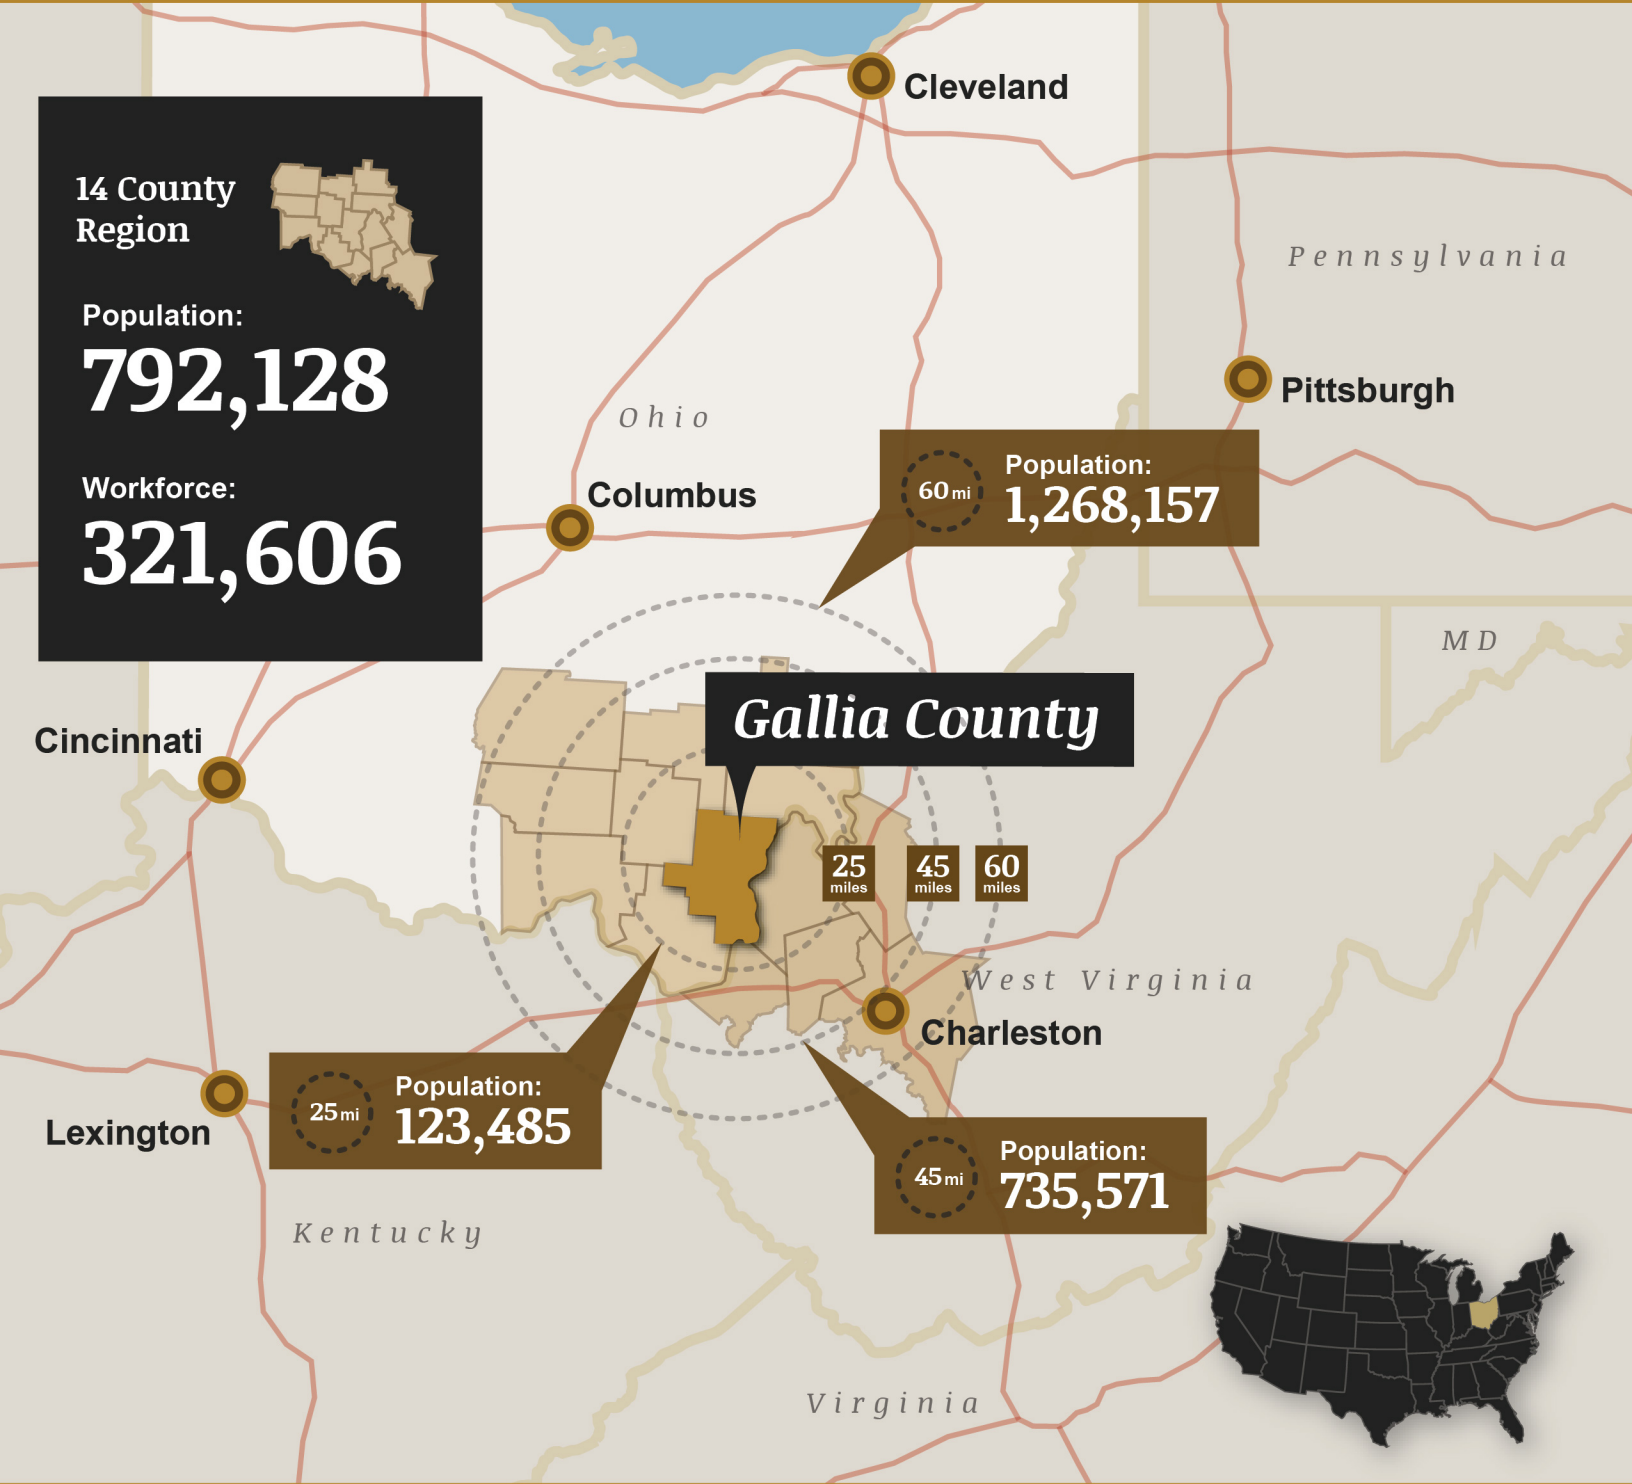

Population / Workforce

14 County Region

Population:
792,128

Workforce:
321,606

Gallia County Economic Development